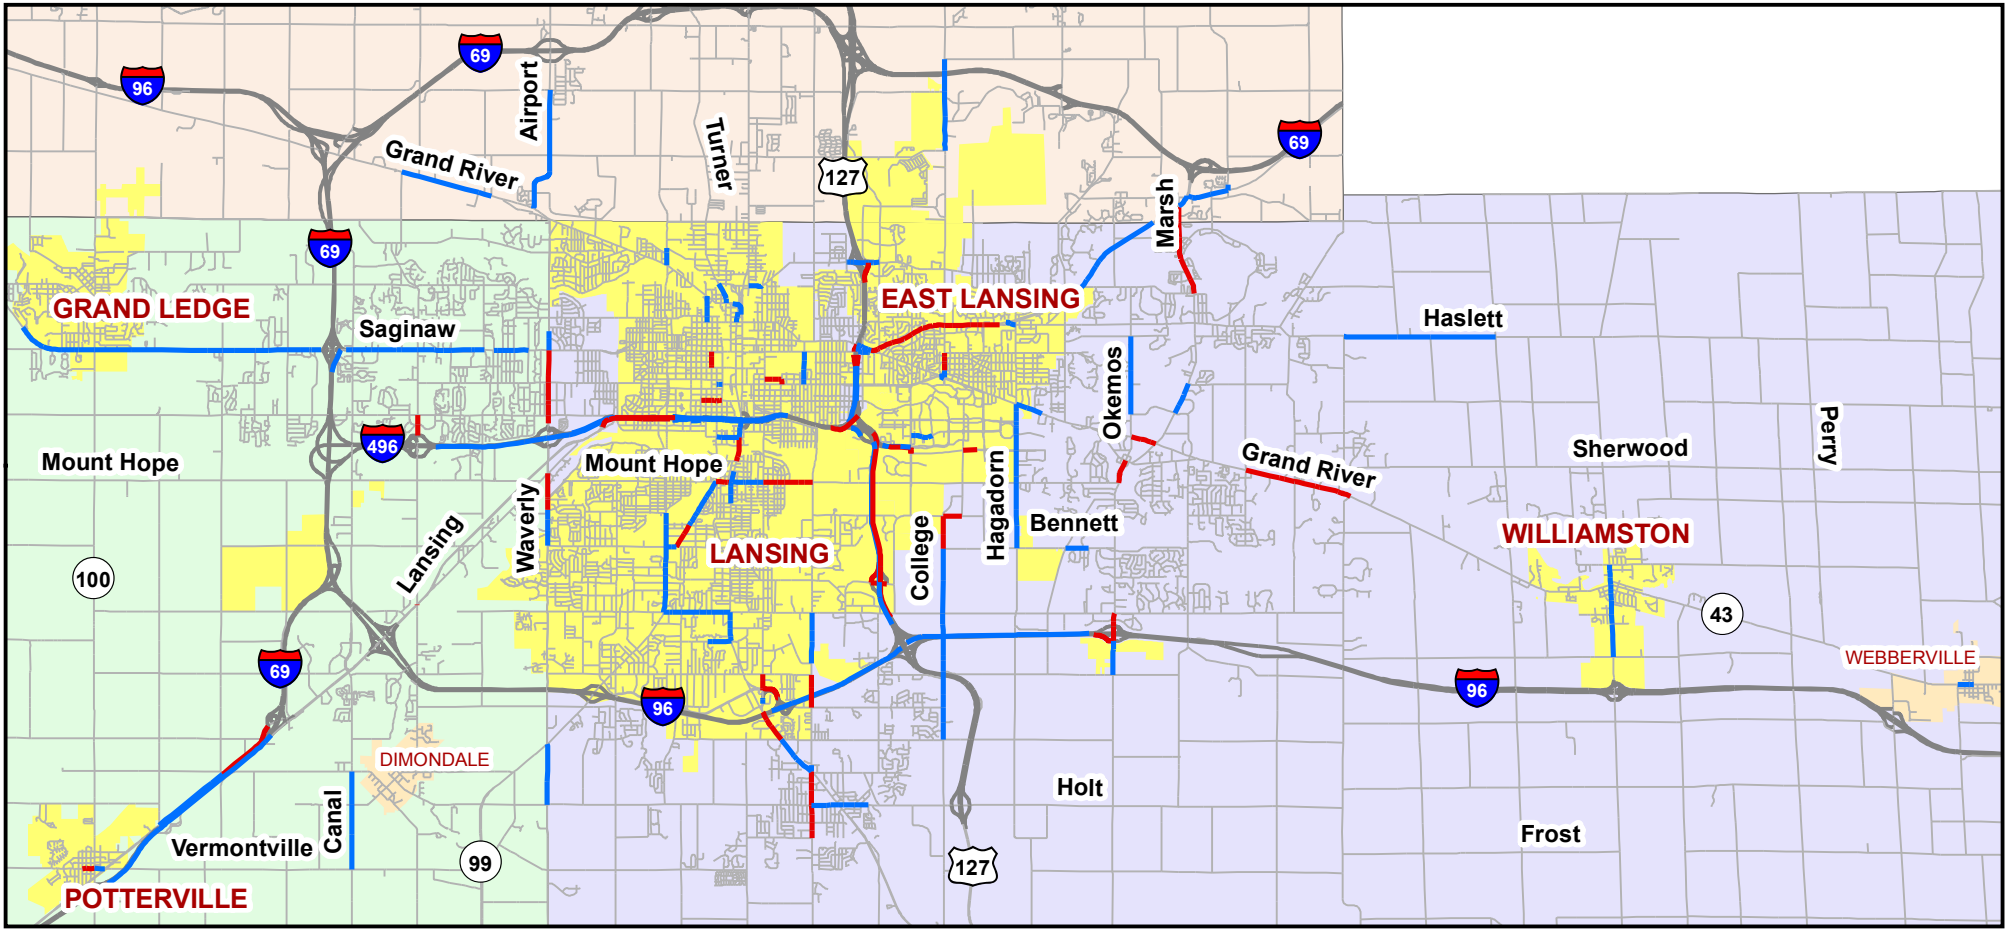

2035 AM Wise Growth Modeled Deficiencies

(MAP 1/1)

0 5 10 MILES

0 0.5 1 MILES

0 900 1,800 FEET

0 0.5 1 MILES

0 1,000 2,000 FEET

2035 AM Wise Growth

- Link Deficient
- Link Near Deficient

Produced By: Tri-County Regional Planning Commission
December 2, 2008

This map was created for planning purposes from a variety of sources. It is neither a survey nor a legal document. Information provided by other agencies should be verified with them where appropriate.