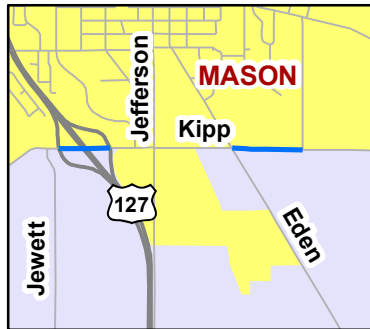

2035 AM Wise Growth Modeled Deficiencies

(MAP 1/1)

0 5 10 MILES

0 0.5 1 MILES

0 900 1,800 FEET

0 0.5 1 MILES

0 1,000 2,000 FEET

2035 AM Wise Growth

- Link Deficient
- Link Near Deficient

Produced By: Tri-County Regional Planning Commission
December 2, 2008

This map was created for planning purposes from a variety of sources. It is neither a survey nor a legal document. Information provided by other agencies should be verified with them where appropriate.