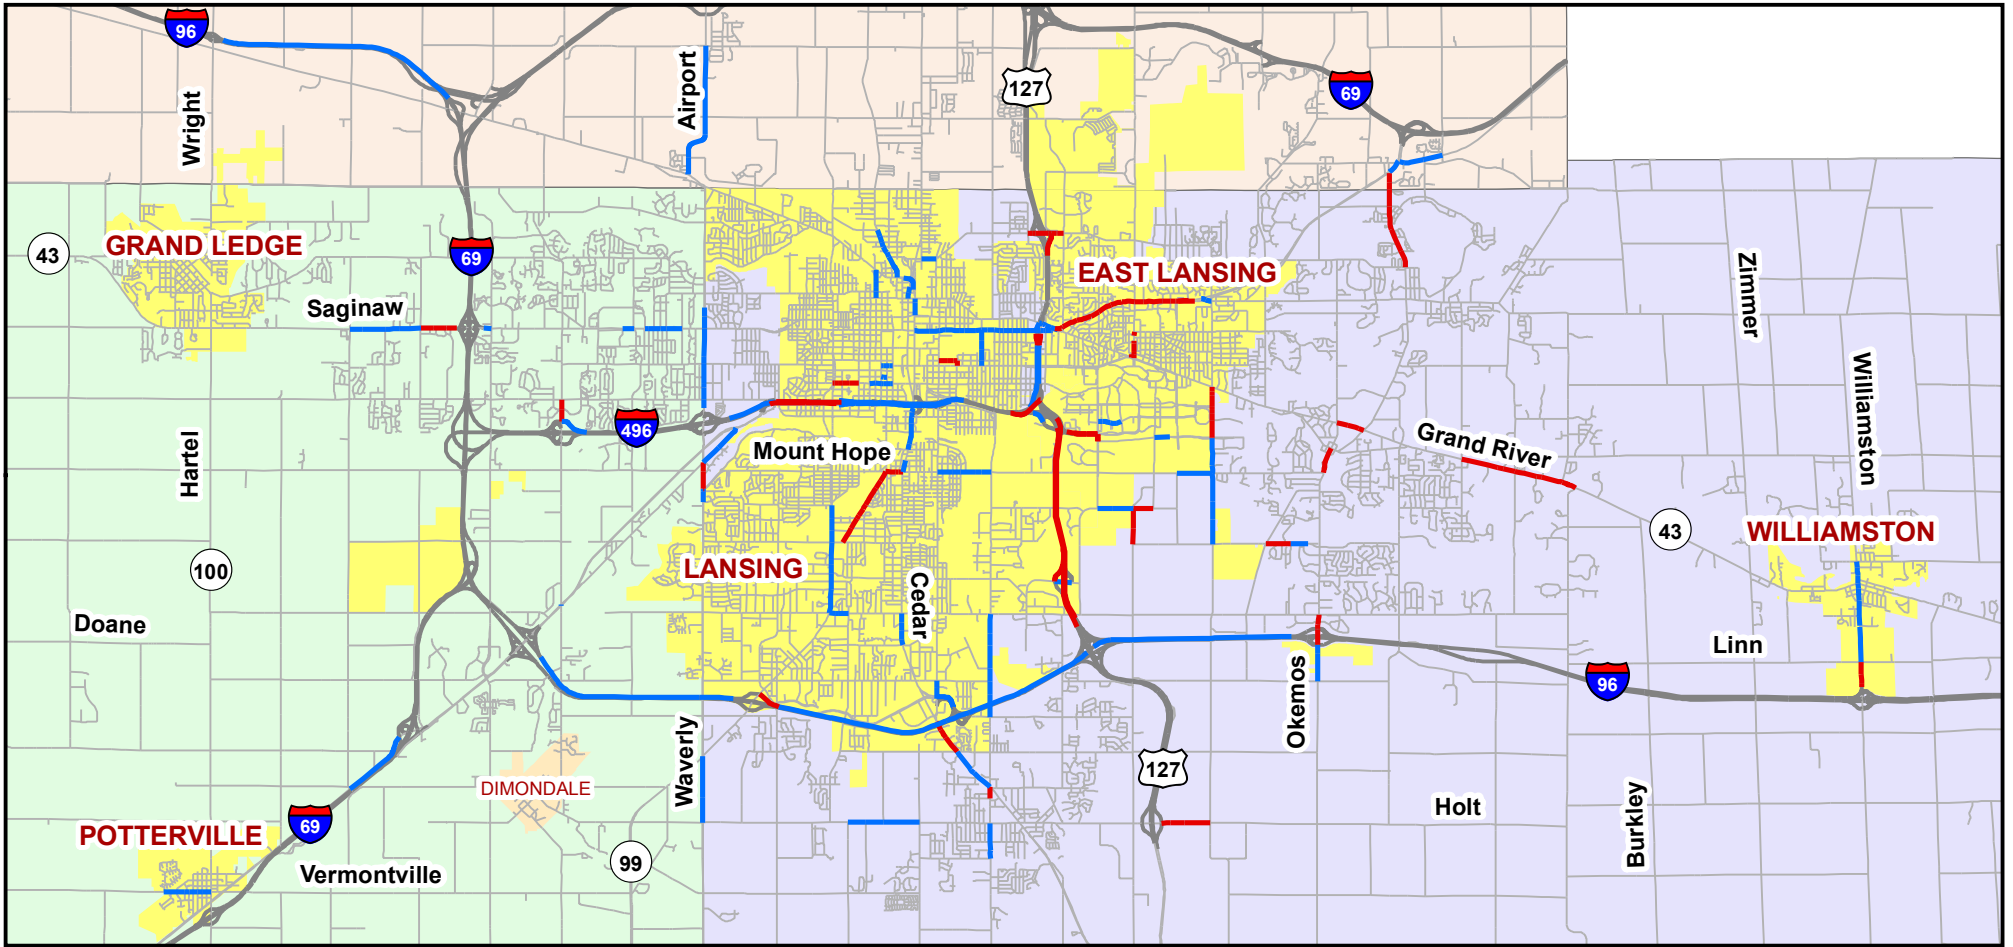

2035 PM Wise Growth Modeled Deficiencies

(MAP 1/1)

2035 PM Wise Growth

- Link Deficient
- Link Near Deficient

Produced By: Tri-County Regional Planning Commission
December 2, 2008

This map was created for planning purposes from a variety of sources. It is neither a survey nor a legal document. Information provided by other agencies should be verified with them where appropriate.